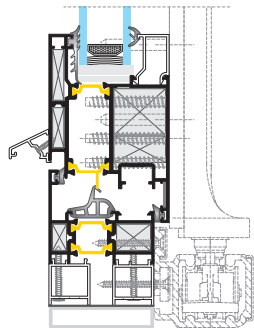

With Ultra D-BF's easy-to-use folding mechanism you can upgrade a living space, combining effortless operation and easy access.

Technical Specifications

| | |
|--|------------------|
| Max Width We can accommodate any conventional or custom size | 37 - 7/8" |
| Max Height We can accommodate any conventional or custom size | 94" |
| Glass Thickness | 1-1/32" - 1-5/8" |

Characteristics

- ★ Aluminum Stile and Rail Construction
- ★ Top-hung Systems
- ★ In-swing or Out-swing
- ★ Optional Heavy Duty, Multi-point Locking Hardware
- ★ Ease of Opening, Folding, and Sliding
- ★ Available as a Window Option

Section drawings

with mechanism

without mechanism

Thermal Performance

Air Tightness

Water Tightness

Wind Load