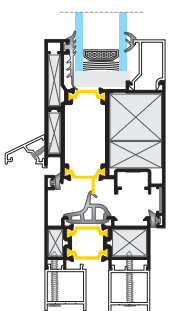

With Ultra D-BF's easy-to-use folding mechanism you can upgrade a living space, combining effortless operation and easy access.

Technical Specifications

| | |
|--|------------------|
| Max Width We can accommodate any conventional or custom size | 37 - 7/8" |
| Max Height We can accommodate any conventional or custom size | 94" |
| Glass Thickness | 1-1/32" - 1-5/8" |

Characteristics

- ★ Aluminum Stile and Rail Construction
- ★ Top-hung Systems
- ★ In-swing or Out-swing
- ★ Optional Heavy Duty, Multi-point Locking Hardware
- ★ Ease of Opening, Folding, and Sliding
- ★ Available as a Window Option

Section drawings

with mechanism

without mechanism

Thermal Performance

Air Tightness

Water Tightness

Wind Load