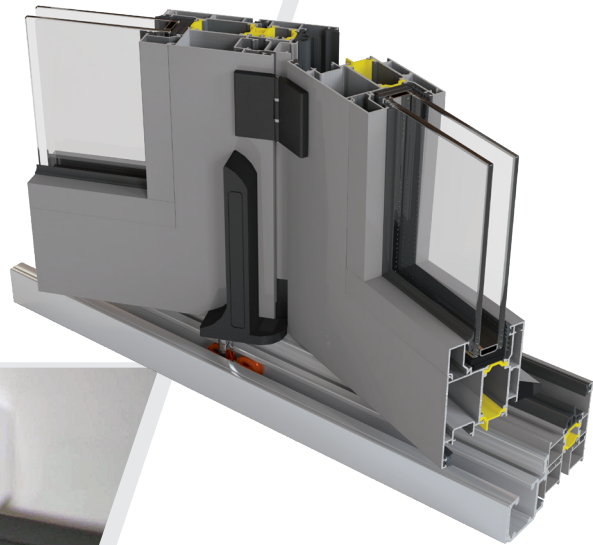

Ultra D-BF

bi-fold door systems

Highlight

doors

Fabricated to meet any customer requirements, Ultra D-BF bi-fold doors are of superior capabilities.

Ideal for unobstructed access, bi-fold doors by Ultra Glass allow a seamless integration of interior and exterior space. The Ultra D-BF provides an elegant solution, maximizing daylight while providing guaranteed security.

With Ultra D-BF's easy-to-use folding mechanism you can upgrade a living space, combining effortless operation and easy access.

Technical Specifications

| | |
|--|------------------|
| Max Width We can accommodate any conventional or custom size | 37 - 7/8" |
| Max Height We can accommodate any conventional or custom size | 94" |
| Glass Thickness | 1-1/32" - 1-5/8" |

Characteristics

- ★ Aluminum Stile and Rail Construction
- ★ Top-hung Systems
- ★ In-swing or Out-swing
- ★ Optional Heavy Duty, Multi-point Locking Hardware
- ★ Ease of Opening, Folding, and Sliding
- ★ Available as a Window Option